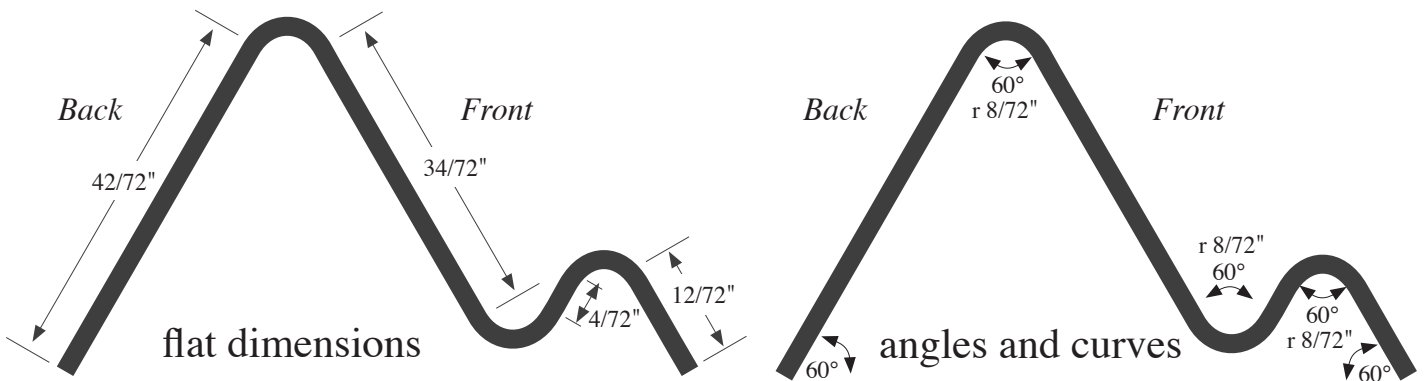

Guns of Gettysburg Token Tray Specification

Quantity: 2 Trays per Game

Material: 22 Gauge Steel; deburred with no sharp edges

Perspective

Right

Left (mirror of right)

Guns of Gettysburg Token Tray Specification

(continued)

Top

Bottom

Front

Back