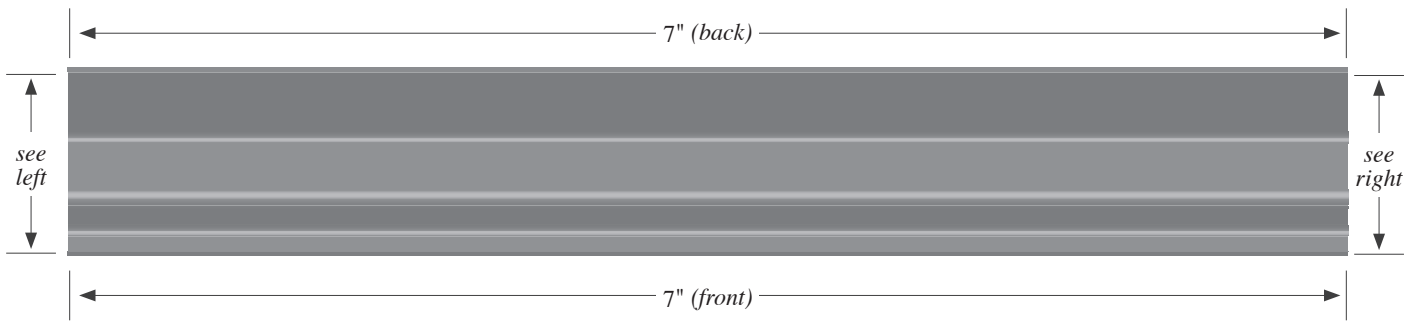

Guns of Gettysburg Token Tray Specification

Quantity: 2 Trays per Game

Material: 22 Gauge Steel; deburred with no sharp edges

Perspective

Right

Left (mirror of right)

Guns of Gettysburg Token Tray Specification

(continued)

Top

Bottom

Front

Back