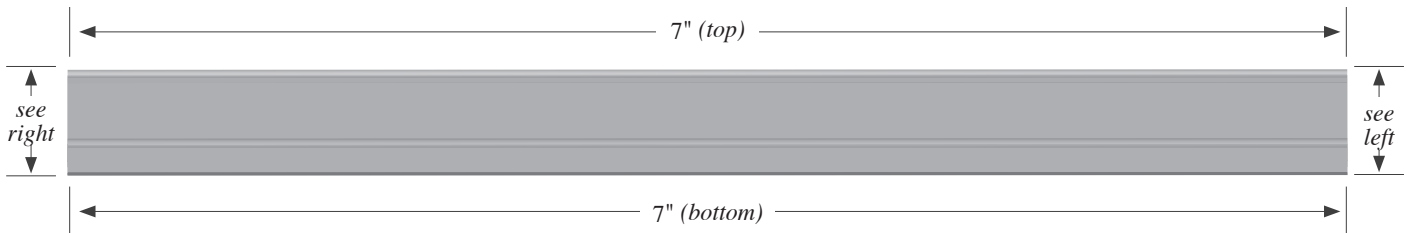

Guns of Gettysburg Token Tray Specification

Quantity: 2 Trays per Game

Material: 22 Gauge Steel; deburred with no sharp edges

Perspective

Right

Left (mirror of right)

Guns of Gettysburg Token Tray Specification

(continued)

Top

Bottom

Front

Back