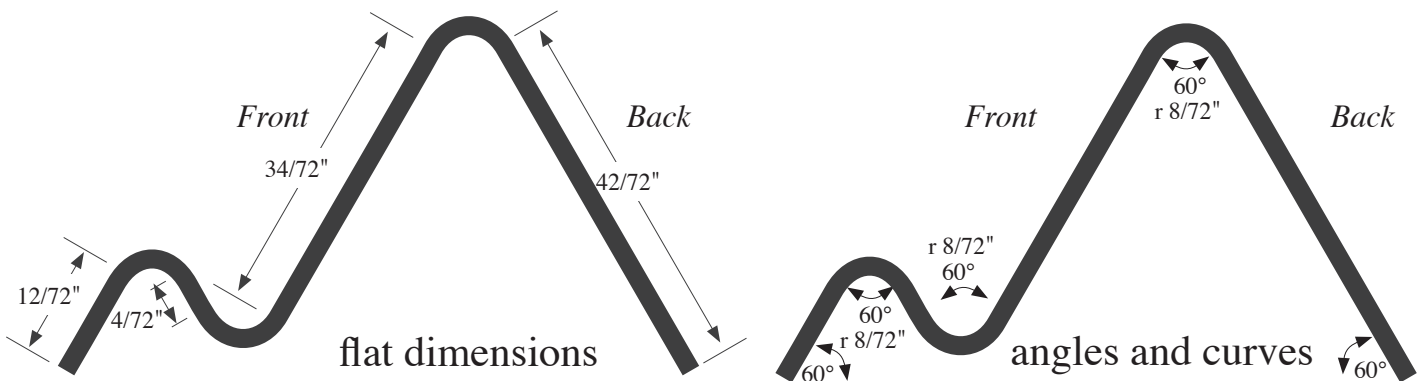

Guns of Gettysburg Token Tray Specification

Quantity: 2 Trays per Game

Material: 22 Gauge Steel; deburred with no sharp edges

Perspective

Right

Left (mirror of right)

Guns of Gettysburg Token Tray Specification

(continued)

Top

Bottom

Front

Back